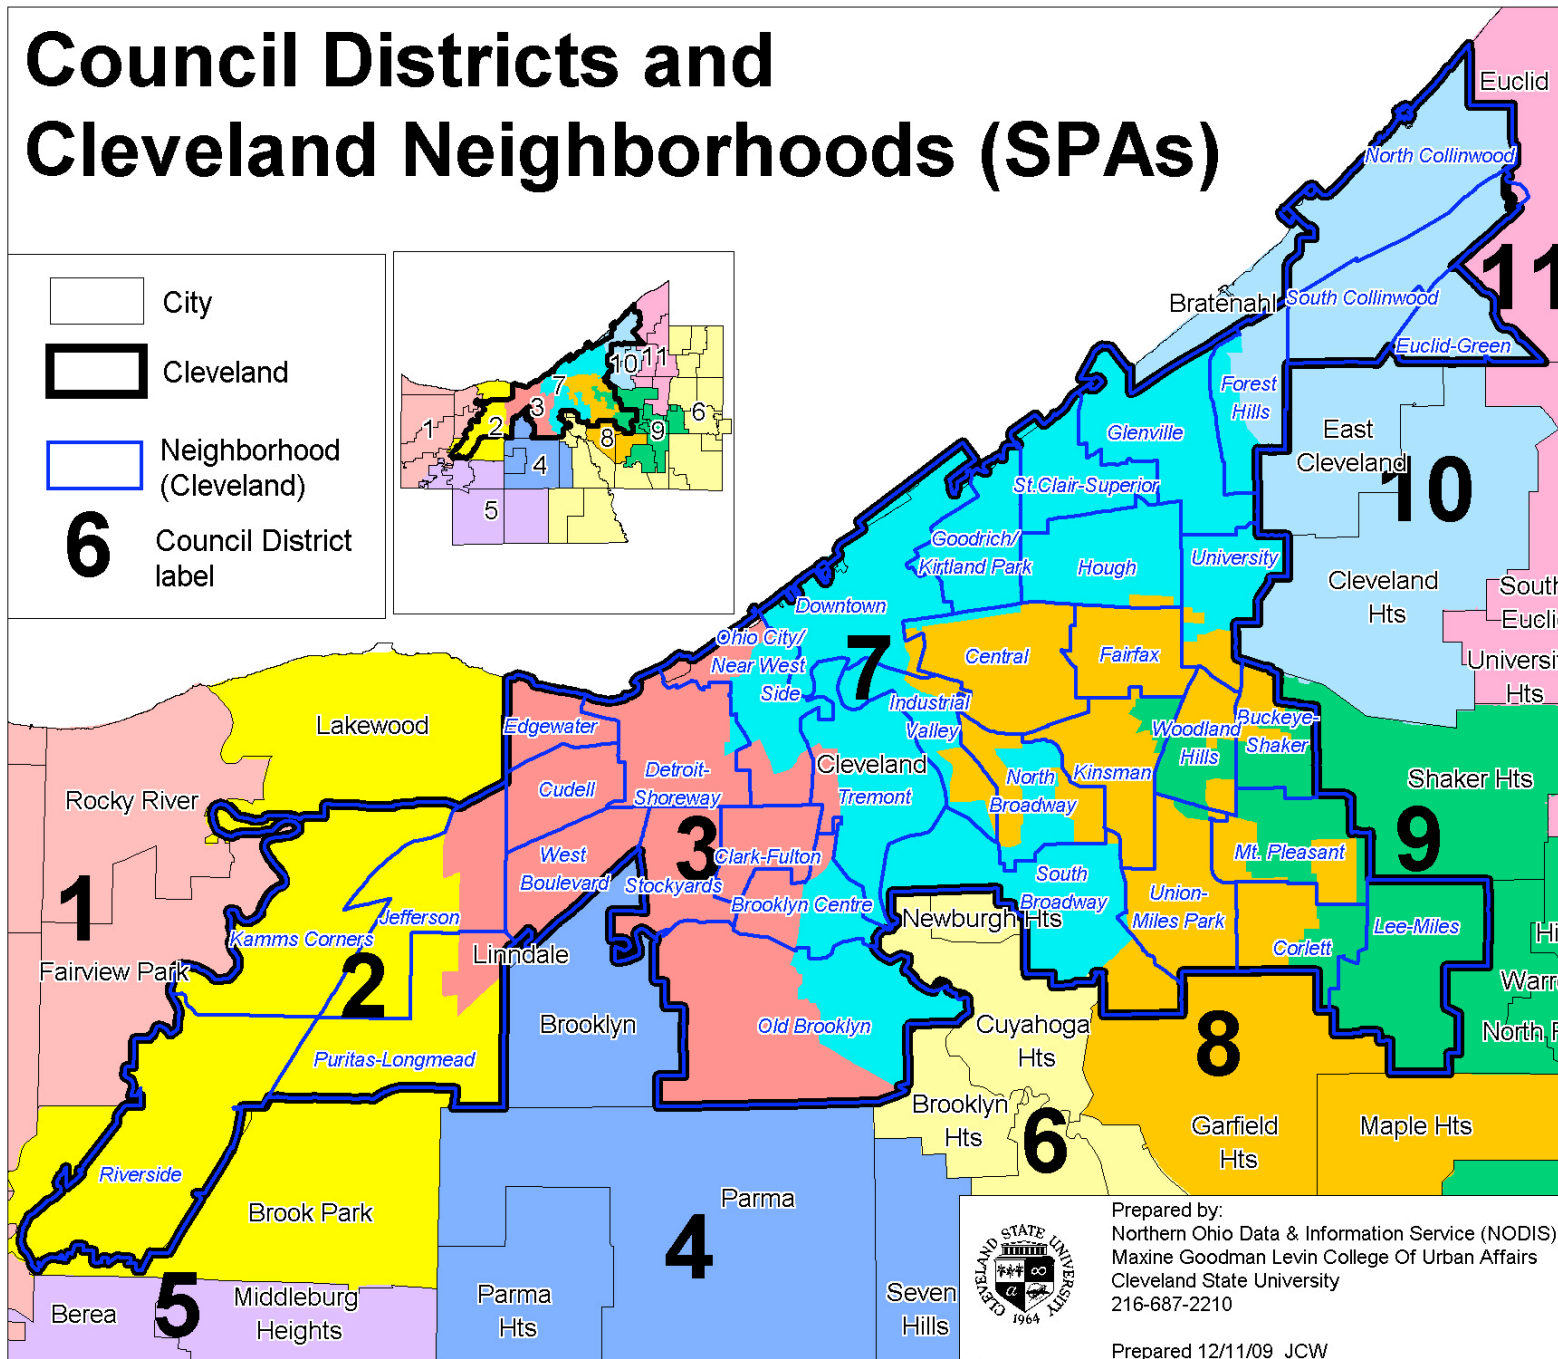

Council Districts and Cleveland Neighborhoods (SPAs)

-  City
-  Cleveland
-  Neighborhood (Cleveland)
- 6** Council District label

Prepared by:
 Northern Ohio Data & Information Service (NODIS)
 Maxine Goodman Levin College Of Urban Affairs
 Cleveland State University
 216-687-2210